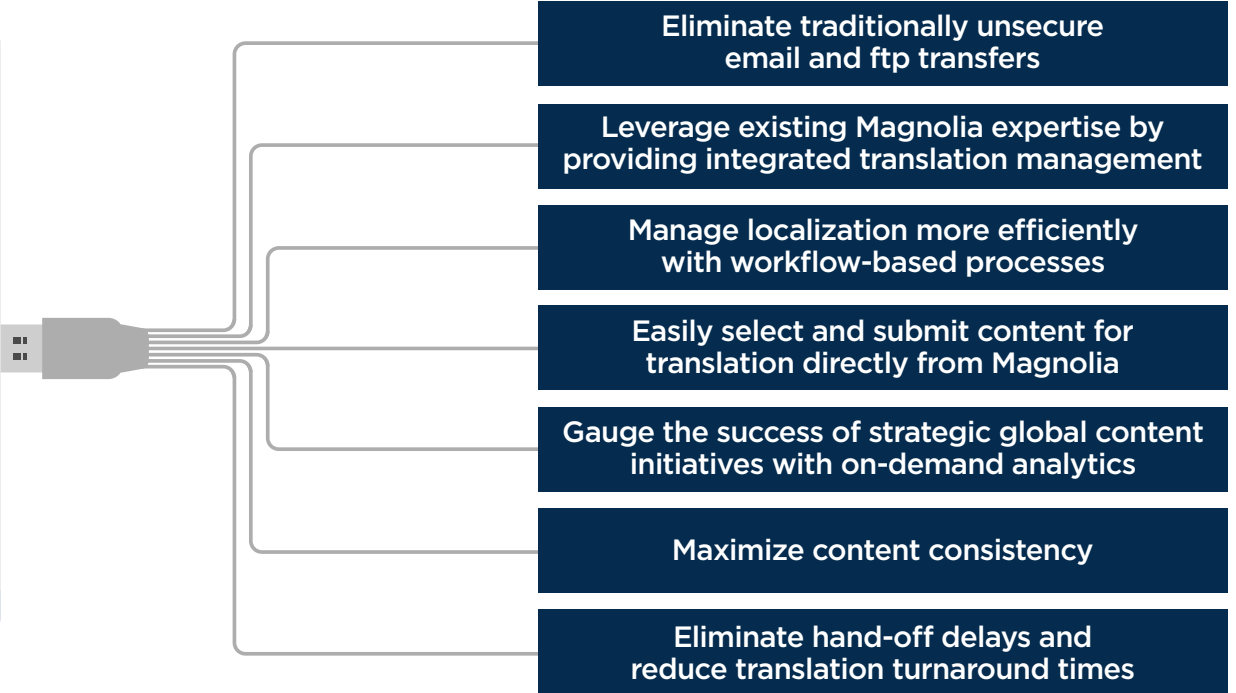

 SEAMLESS INTEGRATION	 ELIMINATE COPY/PASTE PROCESS	 DASHBOARD MONITORING	 NEVER PAY FOR SAME TRANSLATION TWICE	 SPEED TIME TO MARKET	 REDUCE I.T. INVOLVEMENT
--	---	---	---	---	--

Your Platform. More Global.

THOUSANDS OF ORGANIZATIONS TRUST GLOBALLINK TO STREAMLINE GLOBAL CONTENT MANAGEMENT

BE EVERYWHERE

THE GLOBALLINK PRODUCT SUITE	
Project Director	Term Manager
TM Server	TransStudio
Translation & Review Portal	TransPort
OneLink	